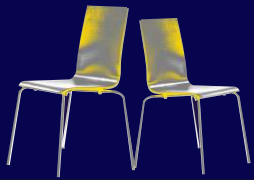

OTHER EQUIPMENT