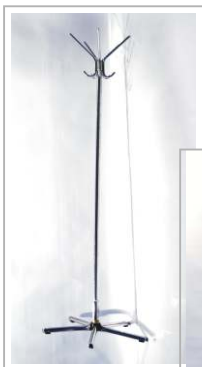

## OTHER STAND'S EQUIPMENT

**6140**  
Lockable case  
80x30x80 cm

**7010**  
Refrigerator 110l,  
59x55 cm

**7011**  
Glassed refrigerator  
320l or 156l

**7022**  
C/H water supply

**Leaflet stand**  
30 x 40 x 160 cm