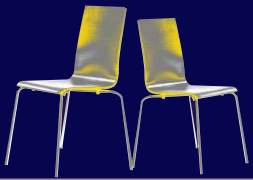

# CHAIRS

6010  
chair puntino,  
(chrome-frame,  
padding, cloth)

6020  
chair UNDINE,  
(padding)

6030  
black chair  
MARTIN

6031  
white chair

6040  
chair padding

6050 - 6053  
plastic bar chair

6060  
bar chair,  
(chrome-frame,  
leatherette)

# DESIGN FURNITURE

Coffee table  
80 x 80 x 45 cm

Coffee table  
110 x 60 x 45 cm

Binded info desk,  
aluminium, laminated  
100 x 50 x 110 cm

Desing drink cabinet,  
laminated  
length 200 cm

Drink cabinet,  
laminated, platinum