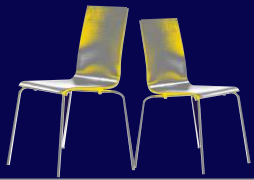

# CHAIRS

6010  
chair puntino,  
(chrome-frame,  
padding, cloth)

6020  
chair UNDINE,  
(padding)

6030  
black chair  
MARTIN

6031  
white chair

6040  
chair padding

6050 - 6053  
plastic bar chair

6060  
bar chair,  
(chrome-frame,  
leatherette)

6053  
plastic bar chair

6055  
bar chair,  
black wood

6080  
leatherette chair

6000  
wooden chair  
Thonet

leatherette chair

# TABLES

**6090**  
Table, black,  
chrome-frame,  
black board,  
80x80x75 cm

**6091**  
Table, black,  
chrome-frame,  
black board,  
120x80x75 cm

**6121**  
Coffee table  
55 x 55 x 45 cm

**6130-6131**  
Table, round  
diameter 90 cm,  
height 75 cm

**6132-6133**  
Table, round  
diameter 60 cm,  
height 75 cm

**6100-6101**  
Bar table

**6134-6135**  
Table, round  
diameter 60 cm,  
height 110 cm

**6137**  
Table ellipse

**6138**  
Table round,  
glass board