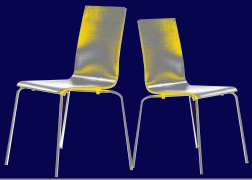

# DESIGN FURNITURE

Coffee table  
80 x 80 x 45 cm

Coffee table  
110 x 60 x 45 cm

Binded info desk,  
aluminium, laminated  
100 x 50 x 110 cm

Desing drink cabinet,  
laminated  
length 200 cm

Drink cabinet,  
laminated, platinum

# ARMCHAIRS AND SOFAS

**6070**  
Sofa, padding  
180x88x69/54 cm

**6071**  
Tabourets,  
padding  
54x54x39 cm

**6076**  
Sofa, padding

**6072**  
Armchair, padding  
80x72x78/43 cm

**6073-6075**  
Armchair Bob, leatherette