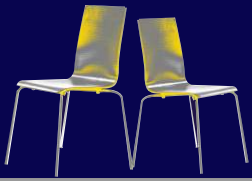

# TABLES

**6090**  
Table, black,  
chrome-frame,  
black board,  
80x80x75 cm

**6091**  
Table, black,  
chrome-frame,  
black board,  
120x80x75 cm

**6121**  
Coffee table  
55 x 55 x 45 cm

**6130-6131**  
Table, round  
diameter 90 cm,  
height 75 cm

**6132-6133**  
Table, round  
diameter 60 cm,  
height 75 cm

**6100-6101**  
Bar table

**6134-6135**  
Table, round  
diameter 60 cm,  
height 110 cm

**6137**  
Table ellipse

**6138**  
Table round,  
glass board

**6139**  
Coffee table,  
glass board

**Office desk**  
160 x 80 x 72 cm

# DESIGN FURNITURE

Coffee table  
80 x 80 x 45 cm

Coffee table  
110 x 60 x 45 cm

Binded info desk,  
aluminium, laminated  
100 x 50 x 110 cm

Desing drink cabinet,  
laminated  
length 200 cm

Drink cabinet,  
laminated, platinum