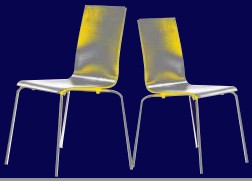

**6139**  
Coffee table,  
glass board

**Office desk**  
160 x 80 x 72 cm

# DESIGN FURNITURE

Coffee table  
80 x 80 x 45 cm

Coffee table  
110 x 60 x 45 cm

Binded info desk,  
aluminium, laminated  
100 x 50 x 110 cm

Desing drink cabinet,  
laminated  
length 200 cm

Drink cabinet,  
laminated, platinum

Selfstanding presentation  
lightbox  
250 x 100 x 20 cm

Illuminated drink cabinet,  
plexi, laminate  
100/ 200 cm